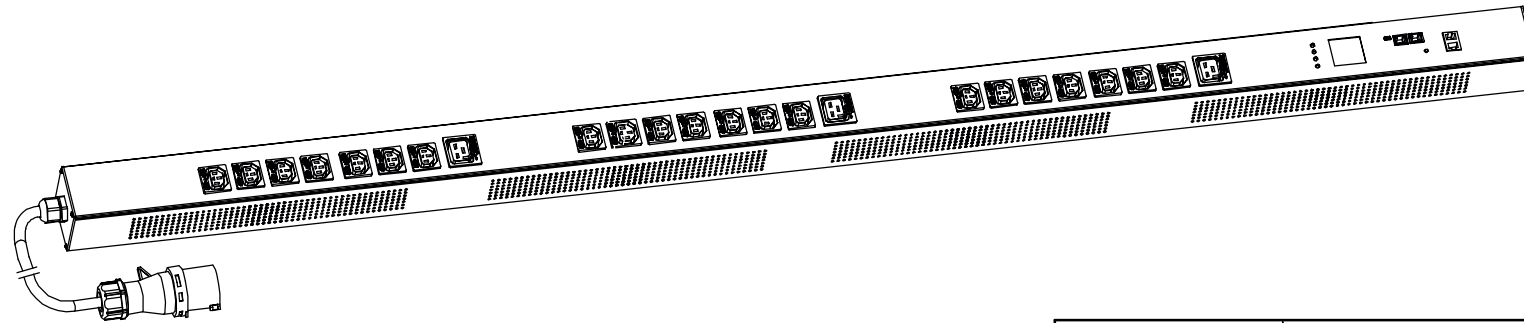

FEATURES	
Technology	SMART POM
Energy Metering	Voltage (V), Current (A), Active Power (kW), Apparent Power (kVA), Power Factor
Metering per Output Receptacle	Yes
Environmental port	Yes
Networking	HTTP(s); SSH; RS-232 (Serial); Power IQ; SNMP v1/v2/v3; SMTP, MODBUS
Remote Management	Yes
Remote Outlet Switching	No
Daisy Chain	Yes
Display	YES (LCD SELECTABLE DISPLAY)
Environmental Sensors	EMD all in one Temperature and Humidity sensor with 2 digital inputs (for connect air flow, door sensor, water leak, smoke detector and Vibration Sensor)
INPUT	
Plug	IEC 60309 16A 3P+N+E
Lead length	3 Meters
Cable type	H07RN-F5G2.5 mm <sup>2</sup>
Max. Input Load	16 A
Rated Input voltage	380 -400V 3PHASE WYE
Frequency	50-60 Hz
Power capacity	11,1 kW
OUTPUT	
Rated Output voltage	190-240V
Output types	21 IEC60320C13 Lock(10A) + 3 IEC60320C19 Lock(16A)
Overload Protection	NO
CHASIS	
Dimensions (W x D x H)	72 x 72 x 1650 mm
Color	Black powder coat
Mounting Options	IPFIX 001; IPFIX 002; IPFIX 003
OPERATING ENVIRONMENTAL	
Temperature Range	0° to 60° C (30° to 140° F)
Relative humidity	0 - 95 %
Elevation	0 - 4000 Meters
CONFORMANCE	
CE, RoHS Compliant, IEC 60950-1	

Copyright 2016 - Powertek

RoHS Compliant

<p><b>POM Series</b></p> <p>Power monitoring for input Per outlet monitoring Environmental monitoring</p>	<p><b>OUTPUT</b></p> <p>(21) IECC13 locking (10A Rated) (3) C19 Locking (16A Rated)</p>	<p><b>OPERATING TEMPERATURE</b></p> <p>0° to 60°C</p>
<p><b>INPUT</b></p> <p>400VAC 16A 50HZ IEC60309 16A 3Phase plug(Red) 3M H07RN-F5G2.5mm² Power lead</p>	<p><b>BRANCH CIRCUITS</b></p> <p>(NONE)</p>	<p><b>MOUNTING ACCESORIES</b></p> <p>(2) IPFIX001 (2) IPFIX002 (2) IPFIX006</p>