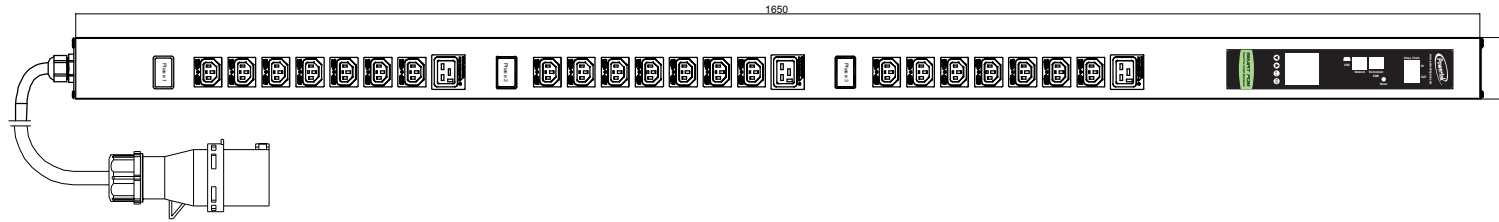

FEATURES	
Technology	SMART POM
Energy Metering	Voltage (V), Current (A), Active Power (kW), Apparent Power (kVA), Power Factor
Metering per Output Receptacle	Yes
Environmental port	Yes
Networking	HTTP(s); SSH; RS-232 (Serial); Power IQ; SNMP v1/v2/v3; SMTP, MODBUS
Remote Management	Yes
Remote Outlet Switching	No
Daisy Chain	Yes
Display	YES (LCD SELECTABLE DISPLAY)
Environmental Sensors	EMD all in one Temperature and Humidity sensor with 2 digital inputs (for connect air flow, door sensor, water leak, smoke detector and Vibration Sensor)
INPUT	
Plug	IEC 60309 16A 3P+N+E
Lead length	3 Meters
Cable type	H07RN-F5G2.5 mm <sup>2</sup>
Max. Input Load	16 A
Rated Input voltage	380 -400V 3PHASE WYE
Frequency	50-60 Hz
Power capacity	11,1 kW
OUTPUT	
Rated Output voltage	190-240V
Output types	21 IEC60320C13 Lock(10A) + 3 IEC60320C19 Lock(16A)
Overload Protection	NO
CHASIS	
Dimensions (W x D x H)	72 x 72 x 1650 mm
Color	Black powder coat
Mounting Options	IPFIX 001; IPFIX 002; IPFIX 003
OPERATING ENVIRONMENTAL	
Temperature Range	0° to 60° C (30° to 140° F)
Relative humidity	0 - 95 %
Elevation	0 - 4000 Meters
CONFORMANCE	
CE, RoHS Compliant, IEC 60950-1	

Copyright 2016 - Powertek

RoHS Compliant

<p><b>POM Series</b></p> <p>Power monitoring for input Per outlet monitoring Environmental monitoring</p>	<p><b>OUTPUT</b></p> <p>(21) IECC13 locking (10A Rated) (3) C19 Locking (16A Rated)</p>	<p><b>OPERATING TEMPERATURE</b></p> <p>0° to 60°C</p>
<p><b>INPUT</b></p> <p>400VAC 16A 50HZ IEC60309 16A 3Phase plug(Red) 3M H07RN-F5G2.5mm² Power lead</p>	<p><b>BRANCH CIRCUITS</b></p> <p>(NONE)</p>	<p><b>MOUNTING ACCESORIES</b></p> <p>(2) IPFIX001 (2) IPFIX002 (2) IPFIX006</p>